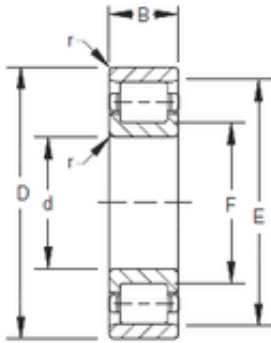

Shandong Weibo Precision Bearing Co.,...

RU
RIU

190 mm x 340 mm x 114,3 mm Timken 190RU92 Cylindrical Roller Bearing

Bearing No. 190RU92

Bore Diameter	190 mm
Outer Diameter	312 mm
d	190 mm
F	217 mm
D	340 mm
E	312 mm
B	114,3 mm
C	114,3 mm
r max	3 mm

190RU92 Bearing 2D drawings and 3D CAD models