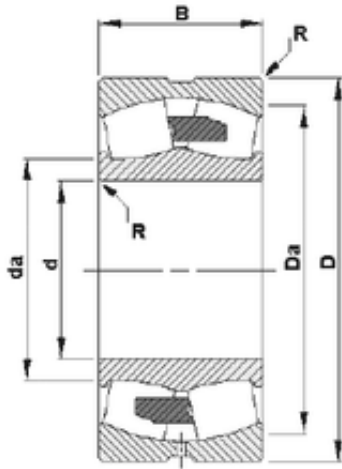

Shandong Weibo Precision Bearing Co.,...

460 mm x 620 mm x 118 mm Timken 23992YMB Spherical Roller Bearing

Bearing No. 23992YMB

Size	460x620x118 mm
Bore Diameter	460 mm
Outer Diameter	620 mm
Width	118 mm
d	460 mm
D	620 mm
B	118 mm
C	118 mm
R	3 mm
Da	582 mm
da	504 mm

23992YMB Bearing 2D drawings and 3D CAD models